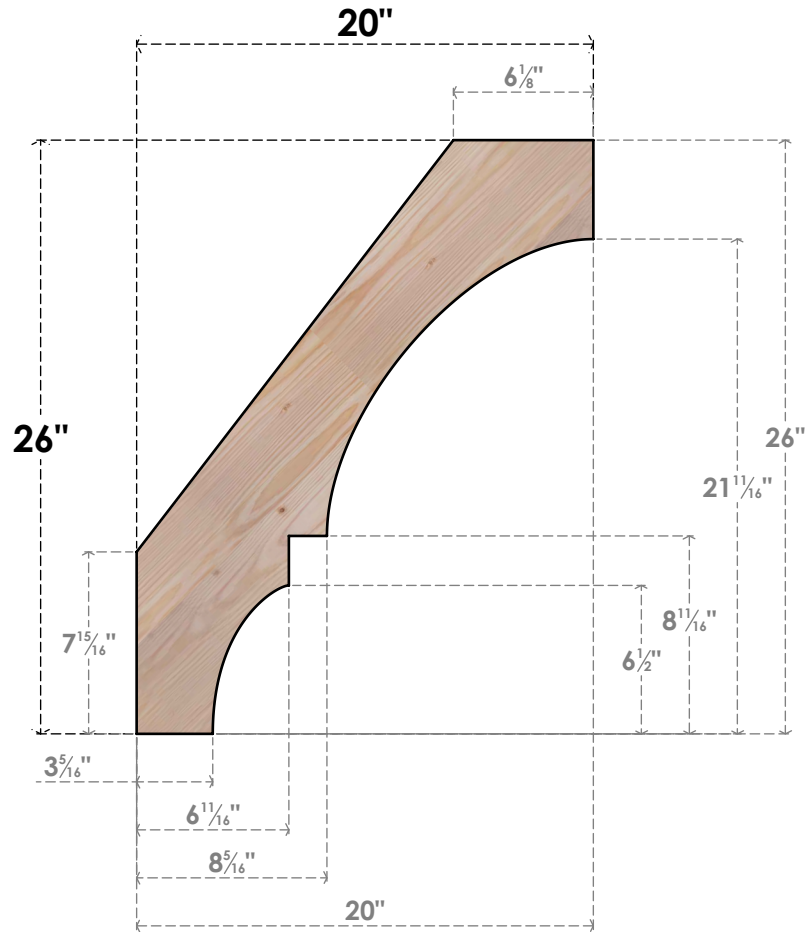

BRC06X20X26BOA00SDF

5 1/2"W X 20"D X 26"H BALBOA SMOOTH BRACE, DOUGLAS FIR

SIDE

FRONT

EKENA MILLWORK
 2300 WEST MAIN ST.
 CLARKSVILLE, TX 75426
 TOLL FREE: 866-607-0453
 WWW.EKENAMILLWORK.COM

NOTES

1. INSTALLATION TO BE COMPLETED IN ACCORDANCE WITH MANUFACTURER'S SPECIFICATIONS.
2. DRAWING MAY NOT BE TO SCALE
3. THIS DRAWING IS INTENDED FOR DESIGN AND PLANNING PURPOSES ONLY.
4. ALL INFORMATION CONTAINED HEREIN WAS CURRENT AT THE TIME OF DEVELOPMENT BUT MUST BE REVIEWED AND APPROVED BY THE PRODUCT MANUFACTURER TO BE CONSIDERED ACCURATE.
5. PRODUCTS ARE NOT KILN DRIED. THIS ITEM IS UNIQUE AND WILL CONTAIN THE NATURAL VARIATIONS THAT THE WOOD SPECIES OFFERS. THIS MAY RESULT IN VARIATIONS UP TO 1/4"