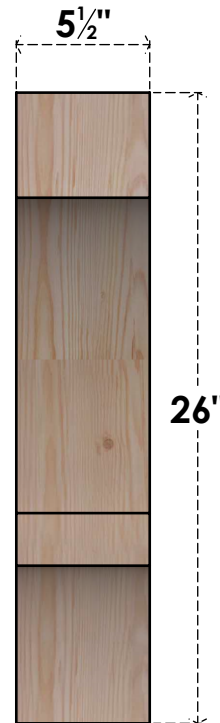

BRC06X20X26BOA00SDF

5 1/2"W X 20"D X 26"H BALBOA SMOOTH BRACE, DOUGLAS FIR

SIDE

FRONT

EKENA MILLWORK
 2300 WEST MAIN ST.
 CLARKSVILLE, TX 75426
 TOLL FREE: 866-607-0453
 WWW.EKENAMILLWORK.COM

NOTES

1. INSTALLATION TO BE COMPLETED IN ACCORDANCE WITH MANUFACTURER'S SPECIFICATIONS.
2. DRAWING MAY NOT BE TO SCALE
3. THIS DRAWING IS INTENDED FOR DESIGN AND PLANNING PURPOSES ONLY.
4. ALL INFORMATION CONTAINED HEREIN WAS CURRENT AT THE TIME OF DEVELOPMENT BUT MUST BE REVIEWED AND APPROVED BY THE PRODUCT MANUFACTURER TO BE CONSIDERED ACCURATE.
5. PRODUCTS ARE NOT KILN DRIED. THIS ITEM IS UNIQUE AND WILL CONTAIN THE NATURAL VARIATIONS THAT THE WOOD SPECIES OFFERS. THIS MAY RESULT IN VARIATIONS UP TO 1/4"